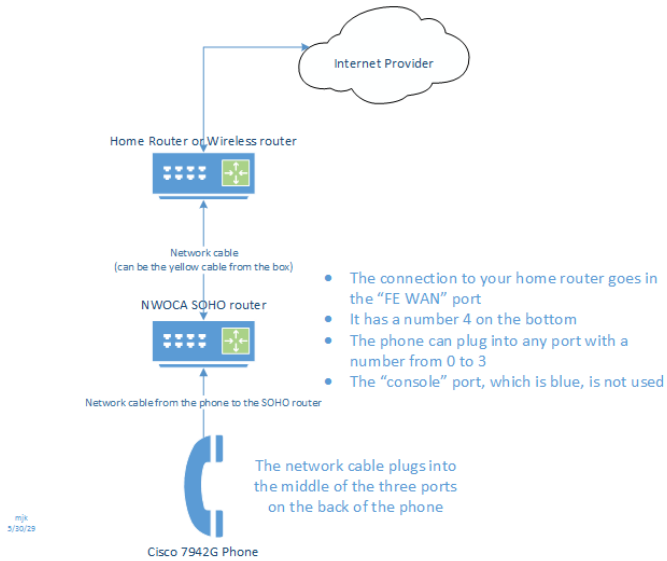

# NWOCA SOHO home installation

This page is for NWOCA personnel who have been assigned a SOHO router and need to set it up at home.

We created a short video to walk through the connection process.

This graphic will hopefully help, too:

## Recommended method for connecting the NWOCA SOHO router to your home internet

If you have further questions, please contact Hardware.